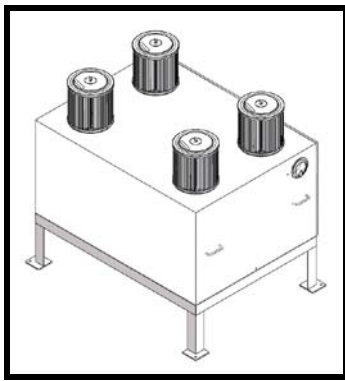

Product Specification Sheet

**BLOWER ENCLOSURE
-HORIZONTAL**

Dimensions in brackets () are in millimeters

Description	Enclosure-Sonic 70/85		Enclosure-Sonic 100/150		Enclosure-Sonic 200/300	
	Sonic Part Number	11099	15446	11100	15447	12550
Noise Level	<85 db		<85 db		<85 db	
O.D. Outlet	3.0in (76mm)		4.0in (102mm)		4.0in (102mm)	
Width (W)	35.00in (889mm)		39.5in (1,004mm)		49.5in (1,258mm)	
Depth (D)	31.00in (787mm)		35.5in (902mm)		37.5in (953mm)	
Height (H)	22.25in (565mm)		25.25in (641mm)		36.88in (937mm)	
Outlet Width (OW)	N/A		N/A		W01=11.47in (291mm) W02=30.75in(781mm)	
Outlet Depth (DO)	11.22in (285mm)		12.97in (329mm)		N/A	
Outlet Height (OH)	16.75in (426mm)		17.50in (445mm)		11.63in (296mm)	
Material	Polypropylene Cover		Polypropylene Cover		Polypropylene Cover	
	Steel Base	SS Base	Steel Base	SS Base	Steel Base	SS Base
Finish	Powder Coat Base		Powder Coat Base		Powder Coat Base	
Approximate Weight	120 lbs (54.5 kg)	135 lbs (61.4 kg)	165 lbs (75.0 kg)	180 lbs (81.8 kg)	295 lbs (134.1 kg)	325 lbs (147.7 kg)