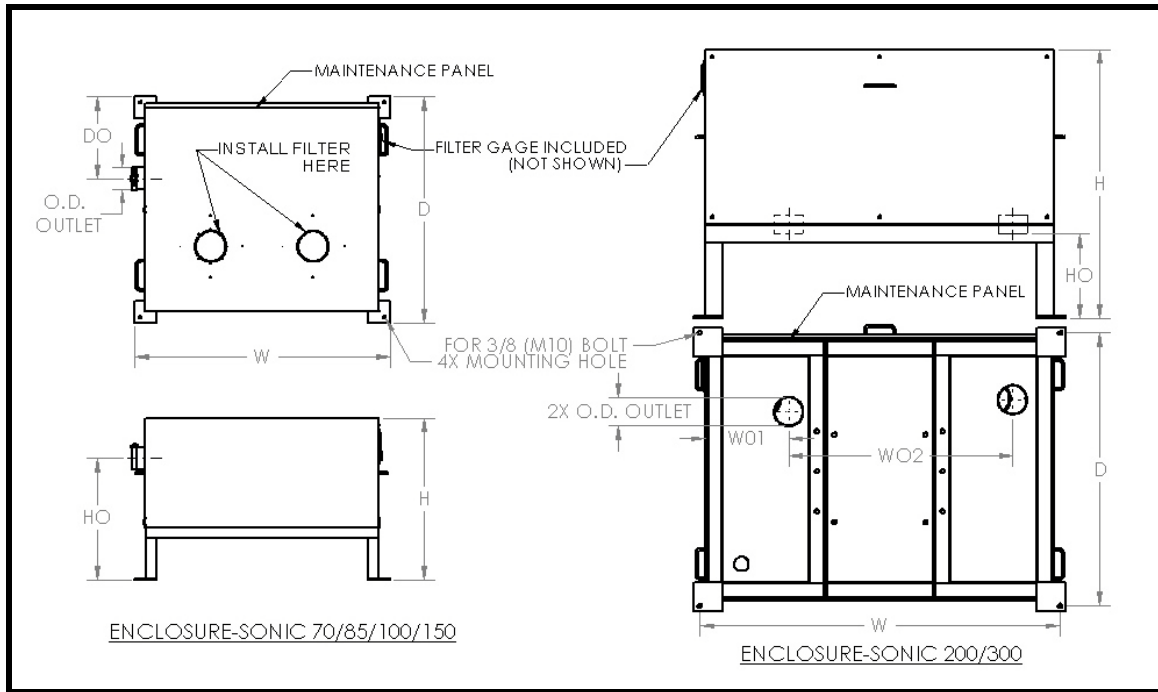

Product Specification Sheet

**BLOWER ENCLOSURE
-HORIZONTAL**

Dimensions in brackets () are in millimeters

Description	Enclosure-Sonic 70/85		Enclosure-Sonic 100/150		Enclosure-Sonic 200/300	
	Sonic Part Number	11099	15446	11100	15447	12550
Noise Level	<85 db		<85 db		<85 db	
O.D. Outlet	3.0in (76mm)		4.0in (102mm)		4.0in (102mm)	
Width (W)	35.00in (889mm)		39.5in (1,004mm)		49.5in (1,258mm)	
Depth (D)	31.00in (787mm)		35.5in (902mm)		37.5in (953mm)	
Height (H)	22.25in (565mm)		25.25in (641mm)		36.88in (937mm)	
Outlet Width (OW)	N/A		N/A		W01=11.47in (291mm) W02=30.75in(781mm)	
Outlet Depth (DO)	11.22in (285mm)		12.97in (329mm)		N/A	
Outlet Height (OH)	16.75in (426mm)		17.50in (445mm)		11.63in (296mm)	
Material	Polypropylene Cover		Polypropylene Cover		Polypropylene Cover	
	Steel Base	SS Base	Steel Base	SS Base	Steel Base	SS Base
Finish	Powder Coat Base		Powder Coat Base		Powder Coat Base	
Approximate Weight	120 lbs (54.5 kg)	135 lbs (61.4 kg)	165 lbs (75.0 kg)	180 lbs (81.8 kg)	295 lbs (134.1 kg)	325 lbs (147.7 kg)